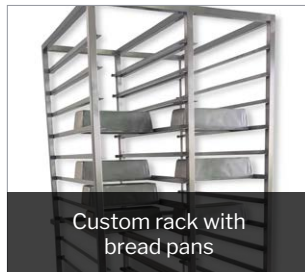

# Zplus Racks

Chicago Metallic's Zplus Racks are engineered to provide the benefits of a traditional z-rack plus features that increase rack strength, durability, and versatility. These stainless steel racks are stocked in various configurations or can be custom built to meet your operation's specific needs.

## Features

- **Z-Design:** Allows for efficient storage and shipping
- **Stainless Steel Cross Supports:** For installation after shipping to provide stability and strength
- **Stainless Steel Welded Construction:** 1" heavy duty tube frame and supports
- **High Temperature Casters**
- **Variety of In-Stock Shelf Options:** 10, 15, and 20 shelf model standards

## Options

- **Shelf Ends:** Can be level or 90°
- **Lifts for Ovens:** A, B, or C type
- **Totally Custom Rack**
- **Display Racks**
- **Rack Cleaning Services**

Zplus rack

Display rack

Custom rack with bread pans