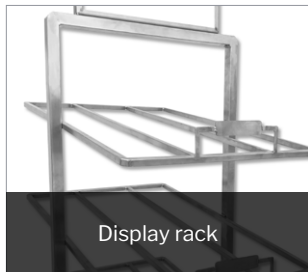

# Zplus Racks

Chicago Metallic's Zplus Racks are engineered to provide the benefits of a traditional z-rack plus features that increase rack strength, durability, and versatility. These stainless steel racks are stocked in various configurations or can be custom built to meet your operation's specific needs.

## Features

- **Z-Design:** Allows for efficient storage and shipping
- **Stainless Steel Cross Supports:** For installation after shipping to provide stability and strength
- **Stainless Steel Welded Construction:** 1" heavy duty tube frame and supports
- **High Temperature Casters**
- **Variety of In-Stock Shelf Options:** 10, 15, and 20 shelf model standards

## Options

- **Shelf Ends:** Can be level or 90°
- **Lifts for Ovens:** A, B, or C type
- **Totally Custom Rack**
- **Display Racks**
- **Rack Cleaning Services**

Zplus rack

Display rack

Custom rack with bread pans