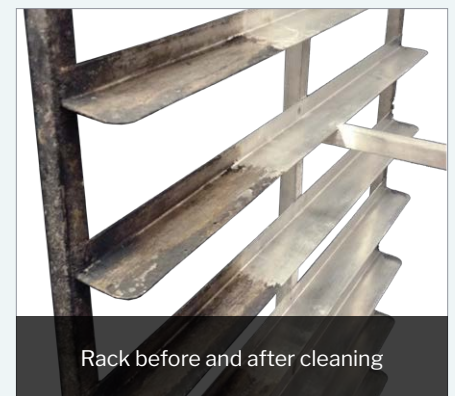

Rack before and after cleaning