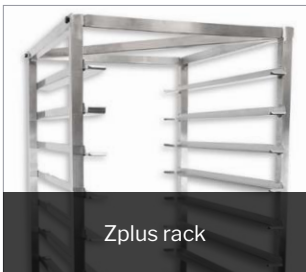

Zplus Racks

Chicago Metallic's Zplus Racks are engineered to provide the benefits of a traditional z-rack plus features that increase rack strength, durability, and versatility. These stainless steel racks are stocked in various configurations or can be custom built to meet your operation's specific needs.

Features

- **Z-Design:** Allows for efficient storage and shipping
- **Stainless Steel Cross Supports:** For installation after shipping to provide stability and strength
- **Stainless Steel Welded Construction:** 1" heavy duty tube frame and supports
- **High Temperature Casters**
- **Variety of In-Stock Shelf Options:** 10, 15, and 20 shelf model standards

Options

- **Shelf Ends:** Can be level or 90°
- **Lifts for Ovens:** A, B, or C type
- **Totally Custom Rack**
- **Display Racks**
- **Rack Cleaning Services**

Zplus rack

BUNDY BAKING SOLUTIONS:

- Baking Pans
- Pan Coatings
- Release Agents & Applicators
- Refurbishment Services

Rack Cleaning & Maintenance

We provide rack cleaning and maintenance services for all types of racks, including those made by other manufacturers.