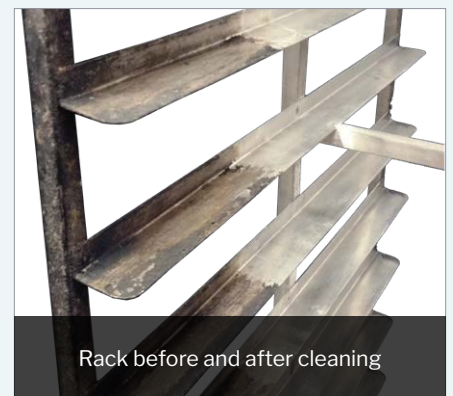

Rack before and after cleaning