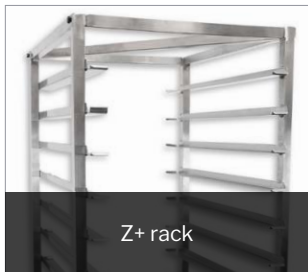

Z+ Racks

Chicago Metallic's Z+ Racks are engineered to provide the benefits of a traditional z-rack plus features that increase rack strength, durability, and versatility. These stainless steel racks are stocked in various configurations or can be custom built to meet your operation's specific needs.

Features

- **Z-Design:** Allows for efficient storage and shipping
- **Stainless Steel Cross Supports:** For installation after shipping to provide stability and strength
- **Stainless Steel Welded Construction:** 1" heavy-duty tube frame and supports
- **High Temperature Casters**
- **Variety of In-Stock Shelf Options:** 10, 15, and 20 shelf model standards

Options

- **Shelf Ends:** Can be level or 90°
- **Lifts for Ovens:** A, B, or C type
- **Totally Custom Rack**
- **Display Racks**
- **Rack Cleaning Services**

Z+ rack

Display rack

Custom rack with bread pans