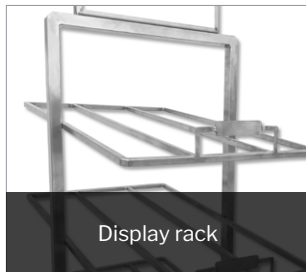

Z+ Racks

Chicago Metallic's Z+ Racks are engineered to provide the benefits of a traditional z-rack plus features that increase rack strength, durability, and versatility. These stainless steel racks are stocked in various configurations or can be custom built to meet your operation's specific needs.

Features

- **Z-Design:** Allows for efficient storage and shipping
- **Stainless Steel Cross Supports:** For installation after shipping to provide stability and strength
- **Stainless Steel Welded Construction:** 1" heavy-duty tube frame and supports
- **High Temperature Casters**
- **Variety of In-Stock Shelf Options:** 10, 15, and 20 shelf model standards

Options

- **Shelf Ends:** Can be level or 90°
- **Lifts for Ovens:** A, B, or C type
- **Totally Custom Rack**
- **Display Racks**
- **Rack Cleaning Services**

Z+ rack

Display rack

Custom rack with bread pans