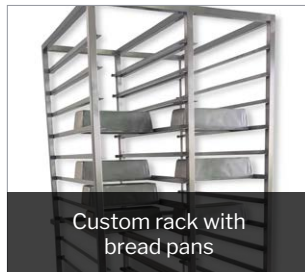

Z+ Racks

Chicago Metallic's Z+ Racks are engineered to provide the benefits of a traditional z-rack plus features that increase rack strength, durability, and versatility. These stainless steel racks are stocked in various configurations or can be custom built to meet your operation's specific needs.

Features

- **Z-Design:** Allows for efficient storage and shipping
- **Stainless Steel Cross Supports:** For installation after shipping to provide stability and strength
- **Stainless Steel Welded Construction:** 1" heavy-duty tube frame and supports
- **High Temperature Casters**
- **Variety of In-Stock Shelf Options:** 10, 15, and 20 shelf model standards

Options

- **Shelf Ends:** Can be level or 90°
- **Lifts for Ovens:** A, B, or C type
- **Totally Custom Rack**
- **Display Racks**
- **Rack Cleaning Services**

Z+ rack

Display rack

Custom rack with bread pans